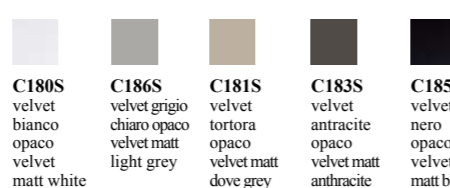

C180S
velvet
bianco
opaco
velvet
matt white

C186S
velvet grigio
chiaro opaco
velvet matt
light grey

C181S
velvet
tortora
opaco
velvet matt
dove grey

C183S
velvet
antracite
opaco
velvet matt
anthracite

C185S
velvet
nero
opaco
velvet
matt black