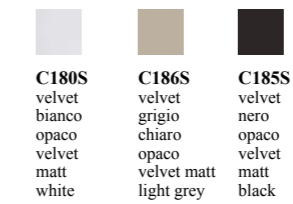

CRISTALLO VELVET ANTIGRAFFIO OPACO | MATT VELVET ANTI-SCRATCH GLASS | VERRE VELVET ANTI-RAYURES OPAQUE GLAS
VELVET KRAITZFESTIG MATT | CRISTAL VELVET ANTI-ARAÑAZOS OPACO | СТЕКЛО, УСТОЙЧИВОЕ К ЦАРАПИНАМ