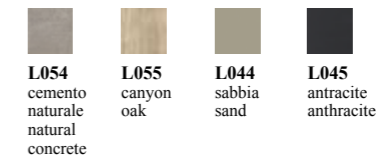

PIANO E CASSETTO | TOP AND DRAWER | PLATEAU ET TIROIR | PLATTE UND SCHUBLADE | SOBRE Y CAJÓN | СТОЛЕШНИЦА И ЯЩИК

MELAMINICO | MELAMINE | MÉLAMINE | MELAMIN | MELAMINA | МЕЛАМИН