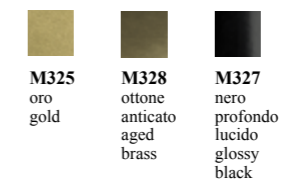

FINITURE | FINISHES | FINITIONS | AUSFÜHRUNGEN | ACABADOS | ОТДЕЛКИ

STRUTTURA | FRAME | STRUCTURE | GESTELL | ESTRUCTURA | СТРУКТУРА

ACCIAIO | METAL | MÉTAL | STAHL | ACERO | СТАЛЬ