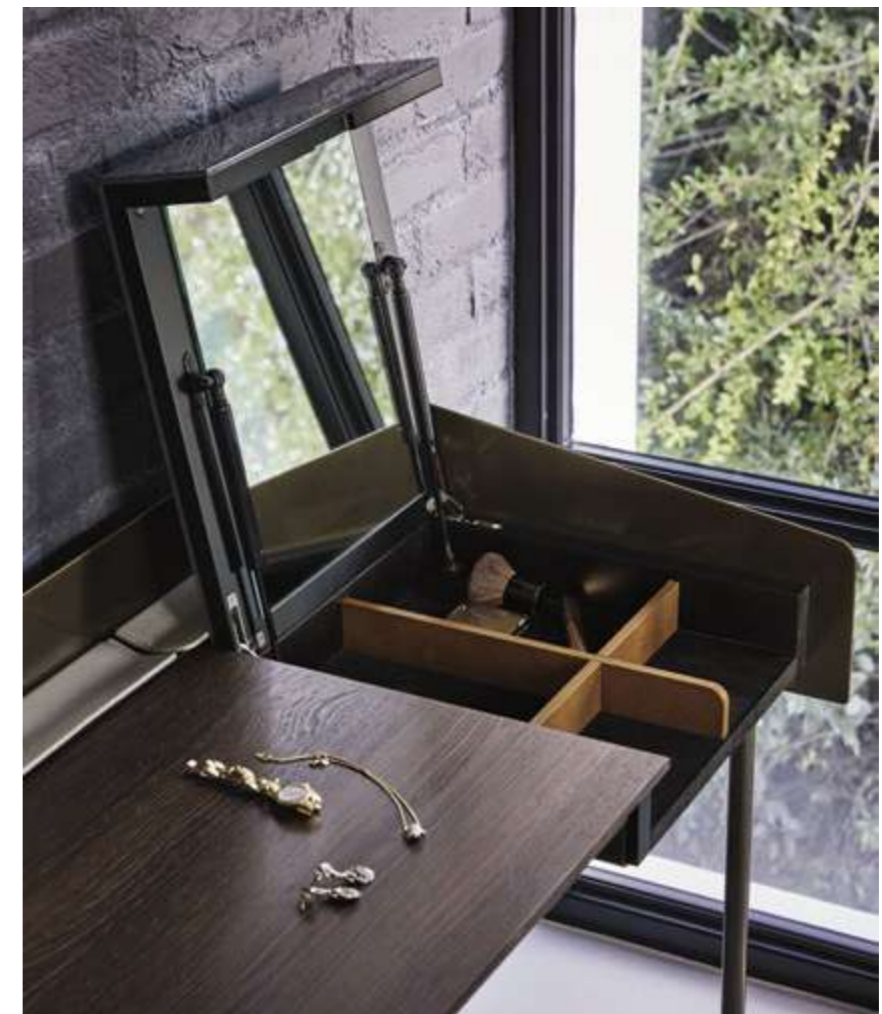

Secret was born with the double function of coiffeuse and desk. The sophisticated and exclusive lines invite to engage in activities with a taste of rediscovered time. Composed of a wooden top and a lacquered metal frame, it is covered in leather of different colours, for a touch of unusual sophistication. The precious storage compartment, in wood or in SuperMarble, contains an organizer to store your objects.