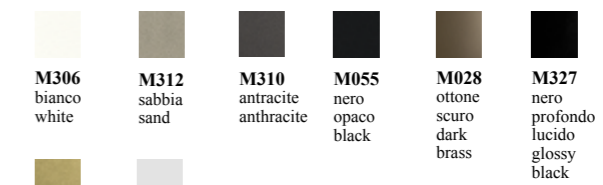

ELICA

cod. 07.22
cm Ø 50 X H 40
inch Ø 19.7 x H 15.7

cod. 07.23
cm Ø 50 X H 50
inch Ø 19.7 x H 19.7

FINITURE | FINISHES | FINITIONS | AUSFÜHRUNGEN | ACABADOS | ОТДЕЛКИ

STRUTTURA | FRAME | STRUCTURE | GESTELL | ESTRUCTURA | СТРУКТУРА

ACCIAIO | METAL | MÉTAL | STAHL | ACERO | СТАЛЬ

M325
oro
gold

M097
grigio
chiaro
light
grey

PIANO | TOP | PLATEAU | PLATTE | SOBRE | СТОЛЕШНИЦА

CRISTALLO LUCIDO | GLOSSY GLASS | VERRE BRILLANT | HOCH GLÄNZEND GLAS | CRISTAL BRILLO | ГЛЯНЦЕВОЕ СТЕКЛО