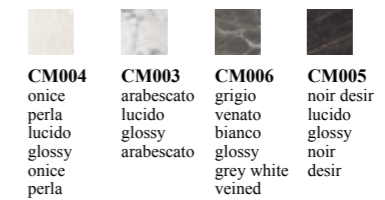

PIANO | TOP | PLATEAU | PLATTE | SOBRE | СТОЛЕШНИЦА

SUPERMARMO | SUPERMARBLE | SUPERMARBRE | SUPERMARMOR | SUPERMÁRMOL | СУПЕРМАРОП