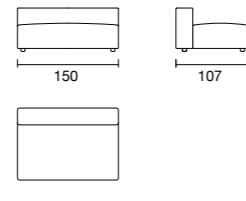

— Elemento centrale 2,5 posti
Central element 2,5 seats
ZEWC150