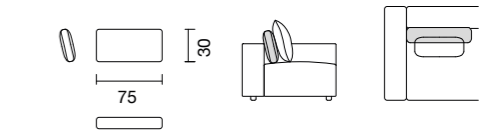

— Cuscino Poggiatesta per schienale COMFORT L 75x30 cm
COMFORT kidney cushion for backrest L 75x30 cm
ZECOT075