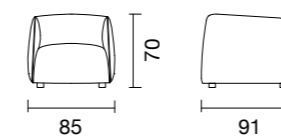

POLTRONE | armchairs

— Poltrona fissa | Fixed armchair

KOD000101