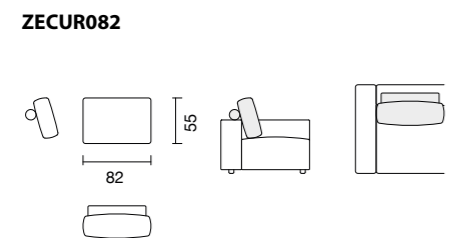

— Cuscino schienale ROUND 82x55 cm
ROUND backrest cushion 82x55 cm