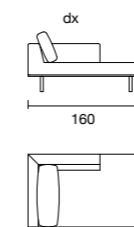

PENISOLE | chaise longues

Penisola dx/sx | Chaise longue right/left

DAKP160DX