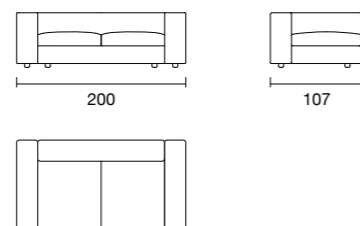

— **Divano 2,5 posti | Sofa 2,5 seats**

ZEPD200