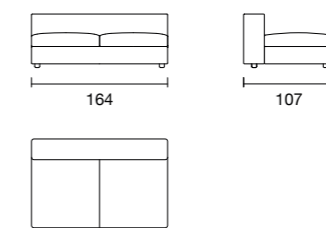

— **Elemento centrale 3 posti
Sofa central element 3 seats**

ZEPC164