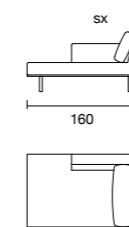

DAKOTA

DIVANI | sofas

Divano 3 posti | Sofa 3 seats

DAKD200

Divano 3 posti maxi | Sofa 3 maxi seats

DAKD220

ELEMENTI TERMINALI | terminal elements

Elemento terminale 2 posti sx/dx Terminal element 2 seats left/right

DAKT160SX

DAKT160DX

Elemento terminale 3 posti sx/dx Terminal element 2 seats left/right

DAKT200SX

DAKT200DX

Elemento terminale 3 posti maxi sx/dx | Terminal element 3 maxi seats left/right

DAKT220SX

DAKT220DX

ELEMENTI CENTRALI POUF | pouf central elements

Elemento centrale pouf 2 posti dx/sx Pouf central element 2 seats right/left

DAKCU160DX

DAKCU160SX

Elemento centrale pouf 3 posti dx/sx Pouf central element 3 seats right/left

DAKCU200DX

DAKCU200SX

Elemento centrale pouf 3 posti maxi dx/sx Pouf central element 3 maxi seats right/left

DAKCU220DX

DAKCU220SX

ELEMENTI CENTRALI | central elements

Elemento centrale 2 posti | Central element 2 seats

DAKC160

Elemento centrale 3 posti | Central element 3 seats

DAKC200

PENISOLE | chaise longues

Penisola dx/sx | Chaise longue right/left

DAKP160DX

DAKP160SX

Penisola dx/sx | Chaise longue right/left

DAKP200DX

DAKP200SX

Elemento terminale penisola dx/sx | Terminal element chaise longue right/left

DAKTP220DX

DAKTP220SX