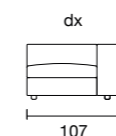

ZENIT PLUS

POLTRONA | *armchair*

ZEPL132

DIVANI | *sofas*

— **Divano 2 post | Sofa 2 seats**

ZEPD180

— **Divano 2,5 posti | Sofa 2,5 seats**

ZEPD200

— **Divano 3 post | Sofa 3 seats**

ZEPD215

— **Divano 3 posti maxi | Sofa 3 maxi seats**

ZEPD245

ELEMENTI CENTRALI | *central elements*

— **Elemento poltrona centrale | Armchair central element**

ZEPC082

— **Elemento centrale 2 posti | Sofa central element 2 seats**

ZEPC130

— **Elemento centrale 2,5 posti
Sofa central element 2,5 seats**

ZEPC150

— **Elemento centrale 3 posti
Sofa central element 3 seats**

ZEPC164

— **Elemento centrale 3 posti maxi
Sofa central element 3 maxi seats**

ZEPC195

ELEMENTI TERMINALI | *terminal elements*

— **Elemento terminale 1 posto sx/dx
Terminal element 1 seat left/right**

ZEPT107SX

ZEPT107DX

— **Elemento terminale 2 posti sx/dx
Terminal element 2 seats left/right**

ZEPT155SX

ZEPT155DX

— **Elemento terminale 2,5 posti sx/dx
Terminal element 2,5 seats left/right**

ZEPT175SX

ZEPT175DX

— **Elemento terminale 3 posti sx/dx
Terminal element 3 seats left/right**

ZEPT190SX

ZEPT190DX

— **Elemento terminale 3 posti maxi sx/dx | Terminal element 3 maxi seats left/right**

ZEPT220SX

ZEPT220DX