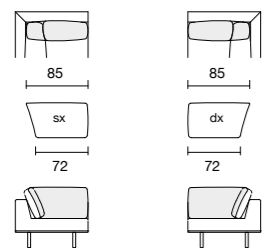

CUSCINO ANGOLARE | corner cushion

Da inserire nelle composizioni angolari composte con divani fissi e terminali.
To be included in corner compositions composed with fixed and terminal sofas.

DAKCS085SX   DAKCS085DX