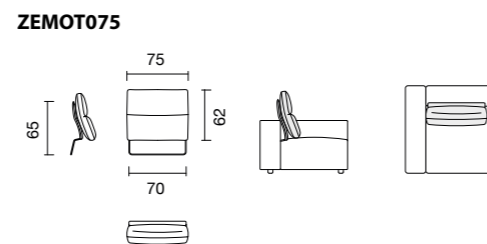

— Cuscino schienale MOTION L 75x62 cm
MOTION backrest cushion L 75x62 cm