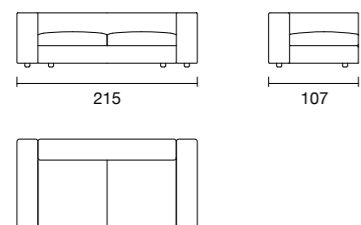

— **Divano 3 post | Sofa 3 seats**

ZEPD215