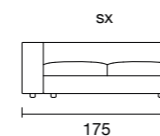

— **Elemento terminale 2,5 posti sx/dx
Terminal element 2,5 seats left/right**

ZEPT175SX