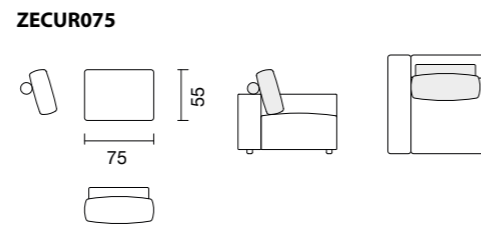

— Cuscino schienale ROUND 75x55 cm
ROUND backrest cushion 75x55 cm