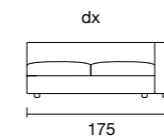

ZENIT PLUS

POLTRONA | *armchair*

ZEPL132

DIVANI | *sofas*

— **Divano 2 post | Sofa 2 seats**

ZEPD180

— **Divano 2,5 posti | Sofa 2,5 seats**

ZEPD200

— **Divano 3 post | Sofa 3 seats**

ZEPD215

— **Divano 3 posti maxi | Sofa 3 maxi seats**

ZEPD245

ELEMENTI CENTRALI | *central elements*

— **Elemento poltrona centrale | Armchair central element**

ZEPC082

— **Elemento centrale 2 posti | Sofa central element 2 seats**

ZEPC130

— **Elemento centrale 2,5 posti
Sofa central element 2,5 seats**

ZEPC150

— **Elemento centrale 3 posti
Sofa central element 3 seats**

ZEPC164

— **Elemento centrale 3 posti maxi
Sofa central element 3 maxi seats**

ZEPC195

ELEMENTI TERMINALI | *terminal elements*

— **Elemento terminale 1 posto sx/dx
Terminal element 1 seat left/right**

ZEPT107SX

ZEPT107DX

— **Elemento terminale 2 posti sx/dx
Terminal element 2 seats left/right**

ZEPT155SX

ZEPT155DX

— **Elemento terminale 2,5 posti sx/dx
Terminal element 2,5 seats left/right**

ZEPT175SX

ZEPT175DX

— **Elemento terminale 3 posti sx/dx
Terminal element 3 seats left/right**

ZEPT190SX

ZEPT190DX

— **Elemento terminale 3 posti maxi sx/dx | Terminal element 3 maxi seats left/right**

ZEPT220SX

ZEPT220DX