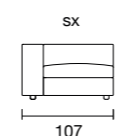

ELEMENTI TERMINALI | *terminal elements*

— **Elemento terminale 1 posto sx/dx
Terminal element 1 seat left/right**

ZEPT107SX