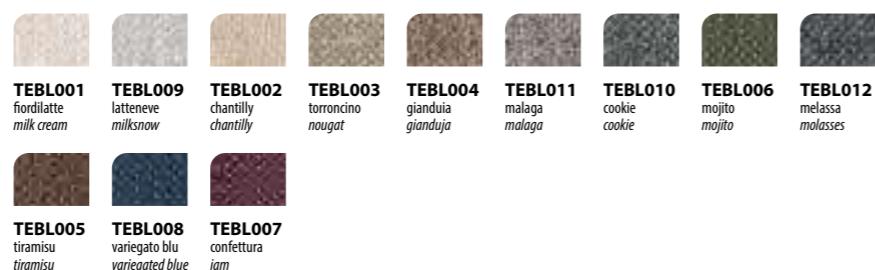

TESSUTO BLEND | BLEND FABRIC | TISSU BLEND | STOFF BLEND | TEJIDO BLEND | BLEND TKAHB