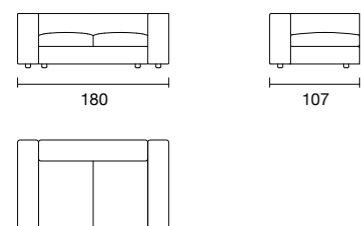

ZENIT PLUS

POLTRONA | *armchair*

ZEPL132

DIVANI | *sofas*

— **Divano 2 post | Sofa 2 seats**

ZEPD180

— **Divano 2,5 posti | Sofa 2,5 seats**

ZEPD200

— **Divano 3 post | Sofa 3 seats**

ZEPD215

— **Divano 3 posti maxi | Sofa 3 maxi seats**

ZEPD245

ELEMENTI CENTRALI | *central elements*

— **Elemento poltrona centrale | Armchair central element**

ZEPC082

— **Elemento centrale 2 posti | Sofa central element 2 seats**

ZEPC130

— **Elemento centrale 2,5 posti
Sofa central element 2,5 seats**

ZEPC150

— **Elemento centrale 3 posti
Sofa central element 3 seats**

ZEPC164

— **Elemento centrale 3 posti maxi
Sofa central element 3 maxi seats**

ZEPC195

ELEMENTI TERMINALI | *terminal elements*

— **Elemento terminale 1 posto sx/dx
Terminal element 1 seat left/right**

ZEPT107SX

ZEPT107DX

— **Elemento terminale 2 posti sx/dx
Terminal element 2 seats left/right**

ZEPT155SX

ZEPT155DX

— **Elemento terminale 2,5 posti sx/dx
Terminal element 2,5 seats left/right**

ZEPT175SX

ZEPT175DX

— **Elemento terminale 3 posti sx/dx
Terminal element 3 seats left/right**

ZEPT190SX

ZEPT190DX

— **Elemento terminale 3 posti maxi sx/dx | Terminal element 3 maxi seats left/right**

ZEPT220SX

ZEPT220DX