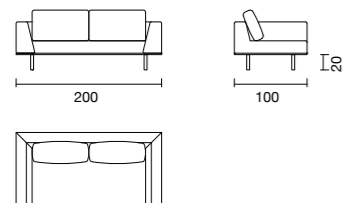

DAKOTA

DIVANI | sofas

Divano 3 posti | Sofa 3 seats

DAKD200