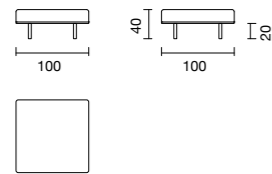

DAKOTA

POUF

Pouf quadrato 100x100 cm | Square ottoman 100x100 cm

DAKPF100