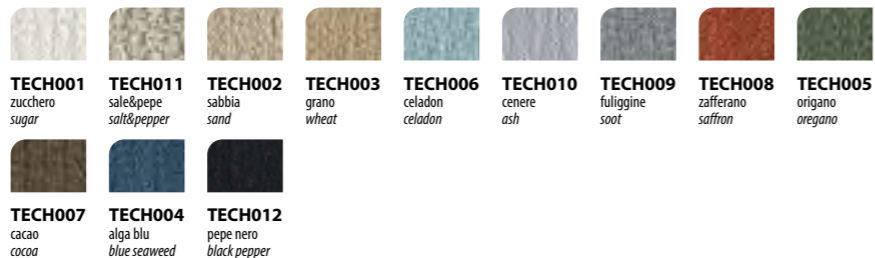

TESSUTO TAYLOR | TAYLOR FABRIC | TISSU TAYLOR | STOFF TAYLOR | TEJIDO TAYLOR | TAYLOR TKAHB
VERSIONE IGNIFUGA | FIRE RETARDANT VARIATION

TESSUTO CRUSH | CRUSH FABRIC | TISSU CRUSH | STOFF CRUSH | TEJIDO CRUSH | CRUSH TKAHB