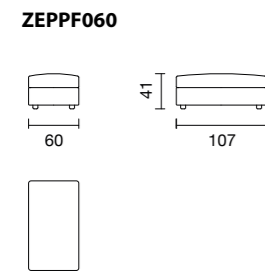

POUF | ottoman

— Pouf rettangolare 60x107 cm
Rectangular ottoman 60x107 cm