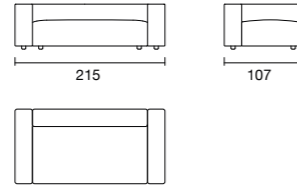

— Divano 3 posti | Sofa 3 seats
ZEWD215