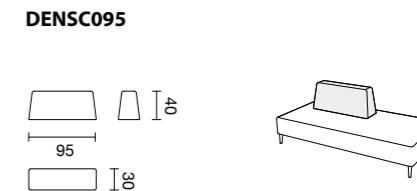

Schienale "M" 95 cm | *Backrest "M" 95 cm*