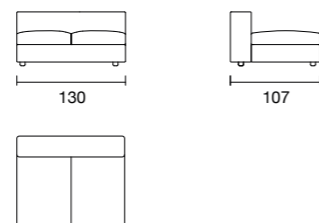

— **Elemento centrale 2 posti | Sofa central element 2 seats**

ZEPC130