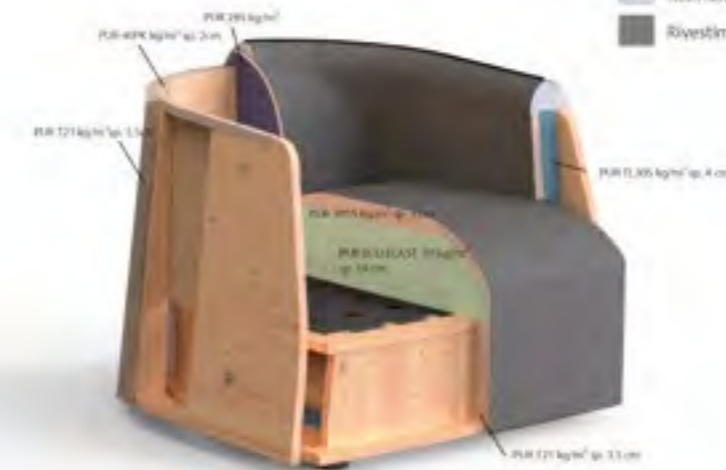

POLTRONE | armchairs

— Poltrona fissa | Fixed armchair

KOD000101

— Poltrona girevole | Swivel armchair

KOD000102