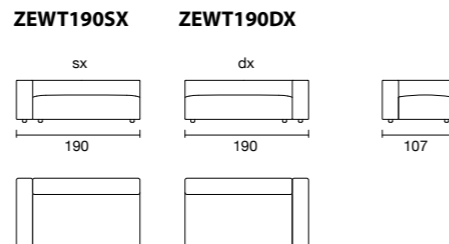

— Elemento terminale 3 posti sx/dx
Terminal element 3 seats left/right
ZEWT190SX   **ZEWT190DX**