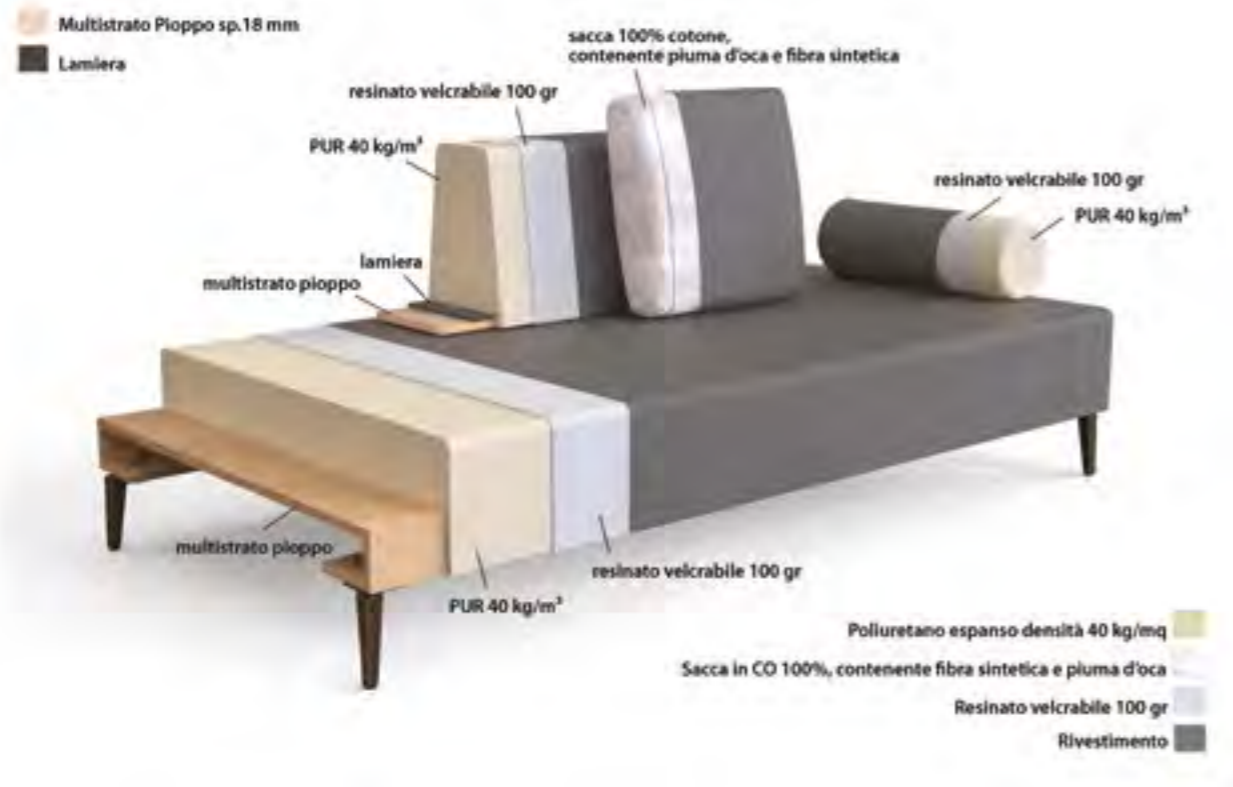

DENVER

CARATTERISTICHE | features

Completamente sfoderabile nella versione tessuto, in pelle solo i cuscini di seduta e schienale.

Struttura portante: multistrato pioppo.

Imbottitura schienale: poliuretano espanso ELAST PF 40/P FR, ricoperto con resinato velcrabile 100 gr.

Imbottitura seduta: poliuretano espanso ELAST PF 40/P FR, ricoperto con resinato velcrabile 100 gr.

Imbottitura bracciolo: poliuretano espanso ELAST PF 40/P FR, ricoperto con resinato velcrabile 100 gr.

Imbottitura cuscini: piuma d'oca e fibra sintetica, ricoperta con sacca in cotone 100%.

Piedi: alluminio H. 16 cm.

Completely removable fabric cover, in leather seat and back cushions only.

Supporting structure: poplar plywood.

Filler for backrest: polyurethane foam ELAST PF 40/9 FR, covered with velcro resin 100 gr.

Filler for seat: polyurethane foam ELAST PF 40/9 FR, covered with velcro resin 100 gr.

Fillers for arm: polyurethane foam ELAST PF 40/9 FR, covered with velcro resin 100 gr.

Filler for cushions: goose down and synthetic fiber, covered with cotton bag 100%.

Feet: metal frame H. 16 cm.

MATERIALI STRUTTURA PIEDINI | metal feet materials

FINITURE SPECIALI | special finishes

ACCIAIO | METAL | MÉTAL | STAHL | ACERO | СТАЛЬ

M325
oro
gold

M329
oro rosa
rose gold

M328
ottone anticato
aged brass

M326
argento
naturale
natural silver

M327
nero profondo
lucido
glossy black

FINITURE STANDARD | standard finishes

ACCIAIO | METAL | MÉTAL | STAHL | ACERO | СТАЛЬ

M306
bianco
white

M097
grigio chiaro
light grey

M312
sabbia
sand

M028
ottone scuro
dark brass

M307
testa di moro
dark brown

M310
antracite
anthracite

M055
nero opaco
black