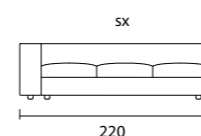

— **Elemento terminale 3 posti maxi sx/dx | Terminal element 3 maxi seats left/right**

ZEPT220SX