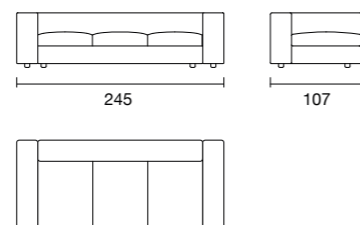

— **Divano 3 posti maxi | Sofa 3 maxi seats**

ZEPD245