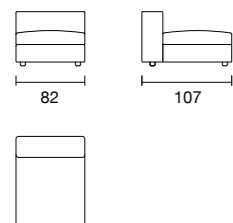

ELEMENTI CENTRALI | *central elements*

— **Elemento poltrona centrale | Armchair central element**

ZEPC082