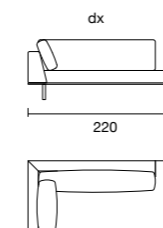

DAKP200DX

DAKP200SX

Elemento terminale penisola dx/sx | Terminal element chaise longue right/left

DAKTP220DX

DAKTP220SX

DAKOTA

POUF

Pouf quadrato 100x100 cm | Square ottoman 100x100 cm