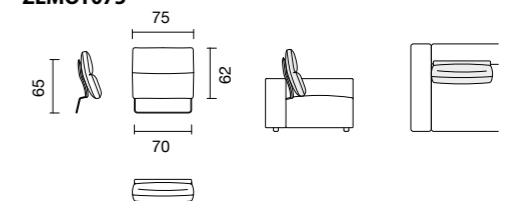

— Cuscino schienale MOTION L 75x62 cm
MOTION backrest cushion L 75x62 cm
ZEMOT075