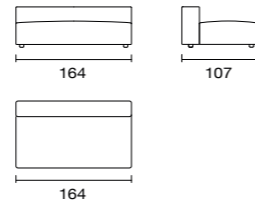

— Elemento centrale 3 posti
Central element 3 seats
ZEWC164