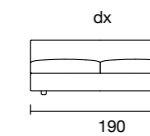

ZENIT PLUS

POLTRONA | *armchair*

ZEPL132

DIVANI | *sofas*

— **Divano 2 post | Sofa 2 seats**

ZEPD180

— **Divano 2,5 posti | Sofa 2,5 seats**

ZEPD200

— **Divano 3 post | Sofa 3 seats**

ZEPD215

— **Divano 3 posti maxi | Sofa 3 maxi seats**

ZEPD245

ELEMENTI CENTRALI | *central elements*

— **Elemento poltrona centrale | Armchair central element**

ZEPC082

— **Elemento centrale 2 posti | Sofa central element 2 seats**

ZEPC130

— **Elemento centrale 2,5 posti
Sofa central element 2,5 seats**

ZEPC150

— **Elemento centrale 3 posti
Sofa central element 3 seats**

ZEPC164

— **Elemento centrale 3 posti maxi
Sofa central element 3 maxi seats**

ZEPC195

ELEMENTI TERMINALI | *terminal elements*

— **Elemento terminale 1 posto sx/dx
Terminal element 1 seat left/right**

ZEPT107SX

ZEPT107DX

— **Elemento terminale 2 posti sx/dx
Terminal element 2 seats left/right**

ZEPT155SX

ZEPT155DX

— **Elemento terminale 2,5 posti sx/dx
Terminal element 2,5 seats left/right**

ZEPT175SX

ZEPT175DX

— **Elemento terminale 3 posti sx/dx
Terminal element 3 seats left/right**

ZEPT190SX

ZEPT190DX

— **Elemento terminale 3 posti maxi sx/dx | Terminal element 3 maxi seats left/right**

ZEPT220SX

ZEPT220DX