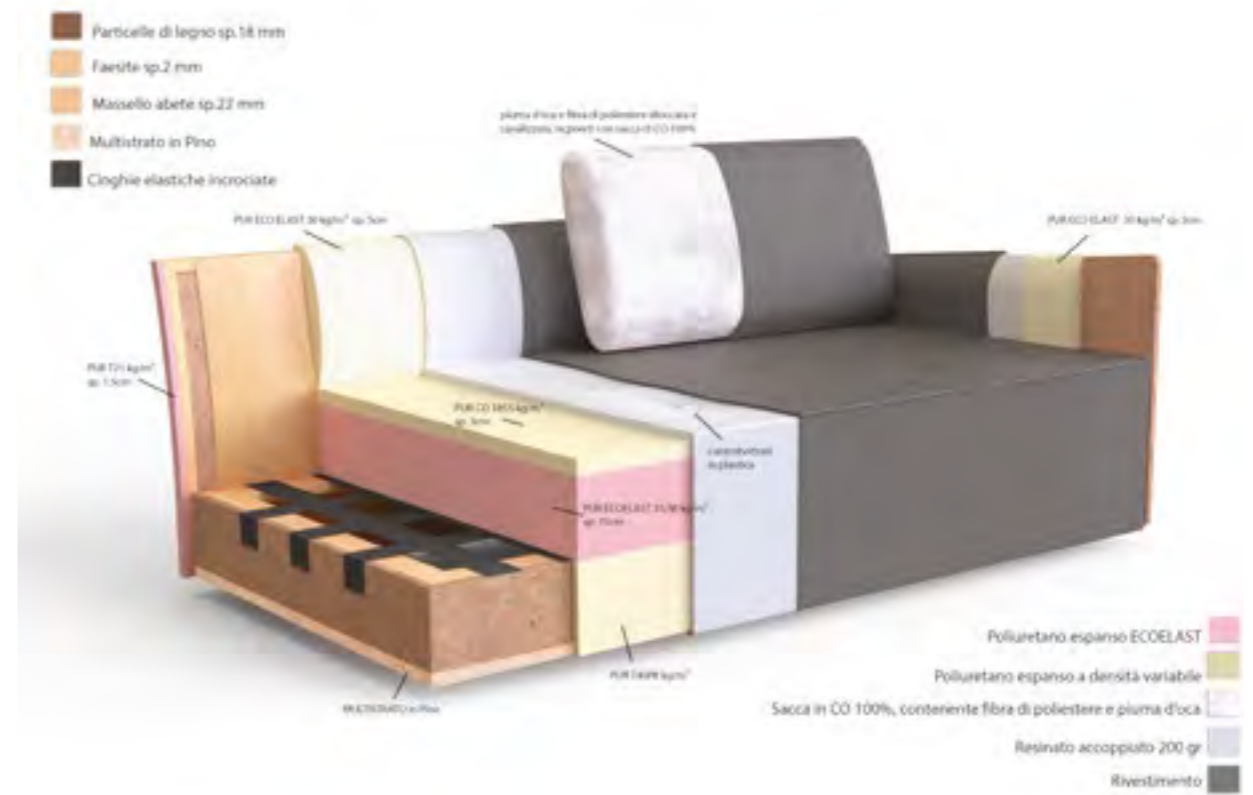

ANTARES
divano | sofa
composizione | composition BD2

elemento terminale 2,5 posti dx 216 cm
terminal element 2,5 seats right 216 cm
cod. ANTT190DX
rivestimento
TEBL002 tessuto Blend chantilly
upholstery
TEBL002 chantilly Blend fabric

penisola sx 92 cm | chaise longue left 92 cm
cod. ANTP0925X
rivestimento
TEBL002 tessuto Blend chantilly
upholstery
TEBL002 chantilly Blend fabric

cuscini decorativi 43x43 cm | decorative cushions 43x43 cm - cod. CUSD043
tessuto
TEBL002 tessuto Blend chantilly
fabric
TEBL002 chantilly Blend fabric

cuscini decorativi 58x58 cm | decorative cushions 58x58 cm
cod. CUSD058
tessuto
TEFL004 tessuto Flora lago
fabric
TEFL004 Flora lake fabric

ANTARES

CARATTERISTICHE | features

Completamente sfoderabile nella versione tessuto, in pelle solo i cuscini di seduta e schienale.

Struttura portante: legno massello, multistrato, parti in agglomerato e pannelli di faesite.

Sistema di molleggio: cinghie elastiche incrociate.

Imbottitura schienale: poliuretano espanso T21 spess. 1,4 cm + poliuretano espanso ECO 30 ELAST spess. 5 cm e ricoperto con resinato accoppiato 200 gr.

Imbottitura seduta: poliuretano espanso T40PK + poliuretano espanso ECO ELAST 35/M spess. 15 cm + poliuretano espanso CD 1 BSS spess. 3 cm e ricoperta con resinato accoppiato 200 gr.

Imbottitura braccioli: poliuretano espanso ECO 30 ELAST spess. 5 cm e ricoperti con resinato accoppiato 200 gr.

Imbottitura cuscini: piuma d'oca e fibra di poliestere sfioccata canalizzata e ricoperti con sacca in cotone 100%.

Piedini: in ABS H. 3 cm.

Completely removable cover in fabric version, in leather seat and backrest cushions only.

Supporting structure: solid wood, plywood with agglomerated parts and hardboard panels.

Springing system: crossed elastic straps.