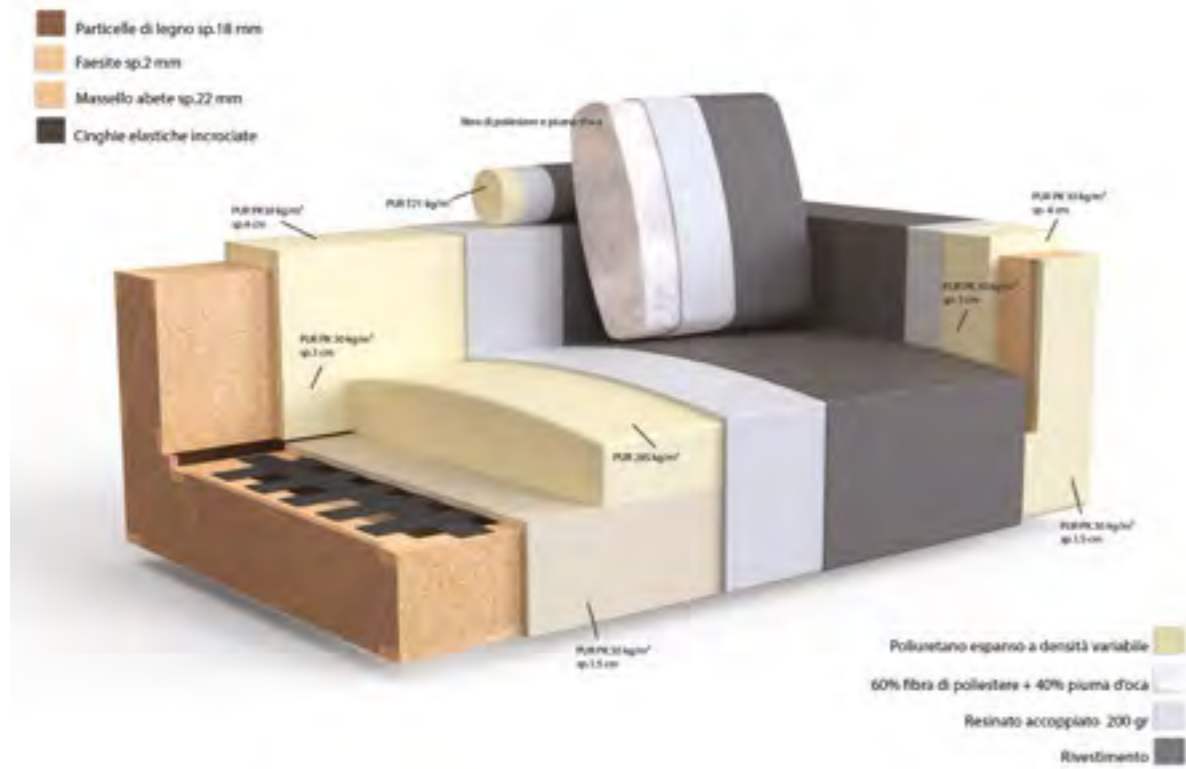

Sistema di molleggio: cinghie elastiche incrociate.

Imbottitura struttura: poliuretano espanso T21 spess. 0,5 cm e 1,5 cm + poliuretano espanso PK 30 spess. 1,5 cm, 3 cm e 4 cm e ricoperta con resinato accoppiato 200 gr.

Imbottitura seduta: poliuretano espanso 28S spess. 15 cm e ricoperto con resinato accoppiato 200 gr.

Imbottitura braccioli: poliuretano espanso PK 30 spess. 1,5 cm e 4 cm e ricoperti con resinato accoppiato 200 gr.

Imbottitura cuscini: poliuretano espanso T21/imbottitura 60% di fibra di poliestere e 40% di piuma d'oca e ricoperti con resinato accoppiato 200 gr.

Piedini: in ABS antiscivolo H. 4,5 cm a scomparsa.

Completamente sfoderabile nella versione in tessuto, in pelle solo i cuscini di seduta e schienale.

Supporting structure: solid wood, plywood with agglomerated parts and hardboard panels.

Springing system: crossed elastic straps.

Frame padding: polyurethane foam T21 thick. 0.5cm and 1,5cm + polyurethane foam PK 30 thick. 1,5 cm, 3 cm and 4 cm, covered with coupled resin 200gr.

Filler for seat: polyurethane foam 28S thick. 15 cm and covered with coupled resin 200 gr.

Filler for arms: polyurethane foam PK 30 thick. 1,5 cm and 4 cm covered with coupled resin 200 gr.

Padding cushions: polyurethane foam T21/padding 60% polyester fiber and 40% goose down and covered with coupled resin 200 gr.

Feet: in non-slip ABS H. 4,5 cm to retractable.

MATERIALI STRUTTURA METALLO | metal frame materials

FINITURE SPECIALI | special finishes

ACCIAIO | METAL | MÉTAL | STAHL | ACERO | СТАЛЬ

FINITURE STANDARD | standard finishes

ACCIAIO | METAL | MÉTAL | STAHL | ACERO | СТАЛЬ

MATERIALI PIANI ZENIT CAFÈ | Zenit café tops materials

CRISTALLO VELVET ANTIGRAFFIO OPACO | MATT VELVET ANTI-SCRATCH GLASS | VERRE VELVET ANTI-RAYURES OPAQUE | GLAS VELVET KRATZFESTIG MATT | CRISTAL VELVET ANTI-ARAÑAZOS OPAQUE | СТЕКЛО, УСТОЙЧИВОЕ К ЦАРАПИНАМ

SUPERMARMO | SUPERMARBLE | SUPERMARBLE | SUPERMARMOR | SUPERMÁRMOL | СУПЕРМАРОМ