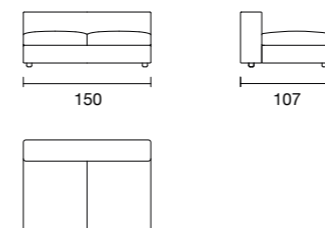

— **Elemento centrale 2,5 posti
Sofa central element 2,5 seats**

ZEPC150