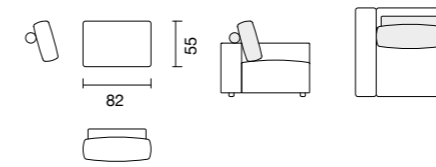

— Cuscino schienale ROUND 82x55 cm
ROUND backrest cushion 82x55 cm
ZECUR082