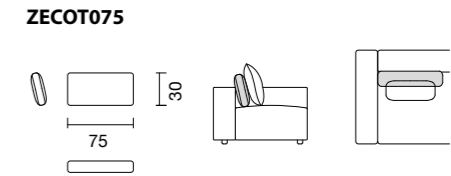

— Cuscino decorativo per schienale COMFORT 60x60 cm
COMFORT decorative cushion for backrest 60x60 cm

COMPLEMENTI | accessories

— Zenit caffè portabicchieri | Zenit caffè cup holder

— Libreria/Bracciolo 107x25 cm | Bookshelf/Arm 107x25 cm