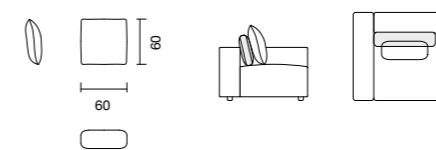

— Cuscino decorativo per schienale COMFORT 60x60 cm
COMFORT decorative cushion for backrest 60x60 cm
ZECOC060