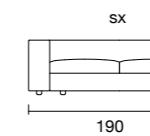

— **Elemento terminale 3 posti sx/dx
Terminal element 3 seats left/right**

ZEPT190SX