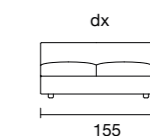

ZENIT PLUS

POLTRONA | *armchair*

ZEPL132

DIVANI | *sofas*

— **Divano 2 post | Sofa 2 seats**

ZEPD180

— **Divano 2,5 posti | Sofa 2,5 seats**

ZEPD200

— **Divano 3 post | Sofa 3 seats**

ZEPD215

— **Divano 3 posti maxi | Sofa 3 maxi seats**

ZEPD245

ELEMENTI CENTRALI | *central elements*

— **Elemento poltrona centrale | Armchair central element**

ZEPC082

— **Elemento centrale 2 posti | Sofa central element 2 seats**

ZEPC130

— **Elemento centrale 2,5 posti
Sofa central element 2,5 seats**

ZEPC150

— **Elemento centrale 3 posti
Sofa central element 3 seats**

ZEPC164

— **Elemento centrale 3 posti maxi
Sofa central element 3 maxi seats**

ZEPC195

ELEMENTI TERMINALI | *terminal elements*

— **Elemento terminale 1 posto sx/dx
Terminal element 1 seat left/right**

ZEPT107SX

ZEPT107DX

— **Elemento terminale 2 posti sx/dx
Terminal element 2 seats left/right**

ZEPT155SX

ZEPT155DX

— **Elemento terminale 2,5 posti sx/dx
Terminal element 2,5 seats left/right**

ZEPT175SX

ZEPT175DX

— **Elemento terminale 3 posti sx/dx
Terminal element 3 seats left/right**

ZEPT190SX

ZEPT190DX

— **Elemento terminale 3 posti maxi sx/dx | Terminal element 3 maxi seats left/right**

ZEPT220SX

ZEPT220DX