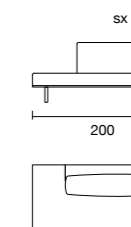

DAKP200DX

DAKP200SX

Elemento terminale penisola dx/sx | Terminal element chaise longue right/left

DAKTP220DX

DAKTP220SX

DAKOTA

POUF

Pouf quadrato 100x100 cm | Square ottoman 100x100 cm