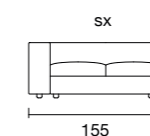

— **Elemento terminale 2 posti sx/dx
Terminal element 2 seats left/right**

ZEPT155SX