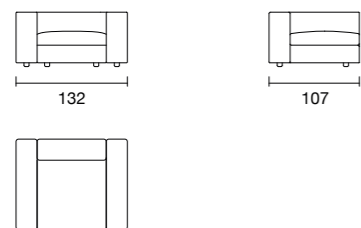

ZENIT PLUS

POLTRONA | *armchair*

ZEPL132

DIVANI | *sofas*

— **Divano 2 post | Sofa 2 seats**

ZEPD180