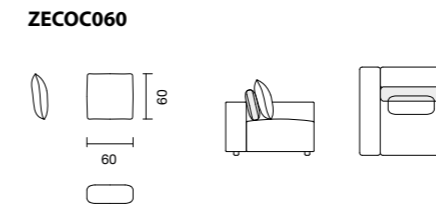

— Cuscino decorativo per schienale COMFORT 60x60 cm
COMFORT decorative cushion for backrest 60x60 cm

COMPLEMENTI | accessories

— Zenit caffè portabicchieri | Zenit caffè cup holder

— Libreria/Bracciolo 107x25 cm | Bookshelf/Arm 107x25 cm