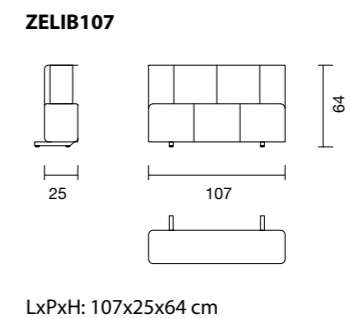

— Cuscino decorativo per schienale COMFORT 60x60 cm
COMFORT decorative cushion for backrest 60x60 cm

COMPLEMENTI | accessories

— Zenit caffè portabicchieri | Zenit caffè cup holder

— Libreria/Bracciolo 107x25 cm | Bookshelf/Arm 107x25 cm