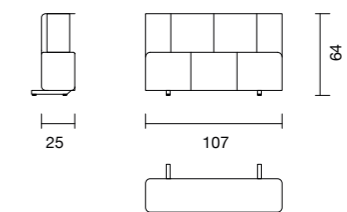

COMPLEMENTI | accessories

— Zenit caffè portabicchieri | Zenit caffè cup holder
ZENCAF01

LxPxH: 48x40,5x26 cm

— Libreria/Bracciolo 107x25 cm | Bookshelf/Arm 107x25 cm
ZELIB107