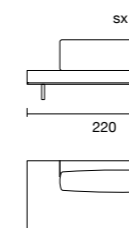

DAKP200DX

DAKP200SX

Elemento terminale penisola dx/sx | Terminal element chaise longue right/left

DAKTP220DX

DAKTP220SX

DAKOTA

POUF

Pouf quadrato 100x100 cm | Square ottoman 100x100 cm