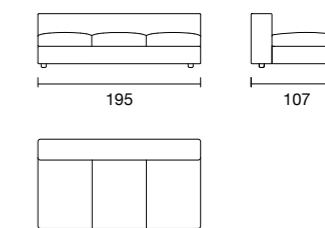

— **Elemento centrale 3 posti maxi
Sofa central element 3 maxi seats**

ZEPC195