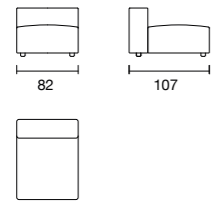

ELEMENTI CENTRALI | central elements

— Elemento poltrona centrale
Armchair central element
ZEWLC082