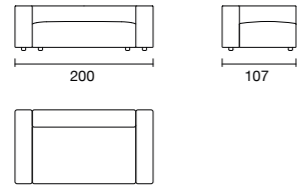

ZENIT WALL

DIVANI | sofas

— Divano 2,5 post | Sofa 2,5 seats
ZEWD200