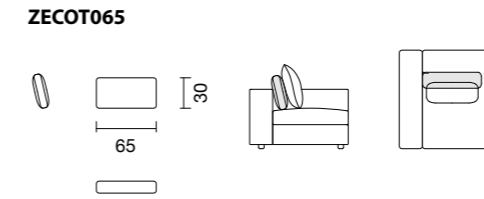

CUSCINI POGGIARENI | kidney cushions for backrest

— Cuscino poggiarene per schienale COMFORT L 65x30 cm
COMFORT kidney cushion for backrest L 65x30 cm