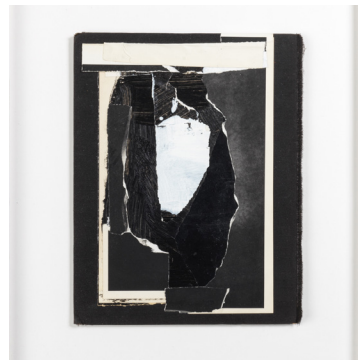

Hans Neleman,
“Impermanence (Changes)”

Hans Neleman,
***“The Instant VIII /
(Nirvana)”***

Mixed-media collage on paper
(framed)

20” x 16”

$1,175