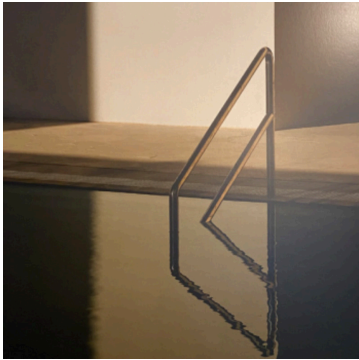

Acrylic, Spray-Paint, Resin,  
Diamond Dust on Wood,  
36” x 36” x 1.5”

**\$5,000**

**Arthur Brouthers,**  
**“Integration”**

Acrylic, Spray-Paint, Resin  
on Wood  
36” x 36” x 1.5”

**\$5,000**

**Natalie Christensen,**  
**“Cimmerian Shade”**