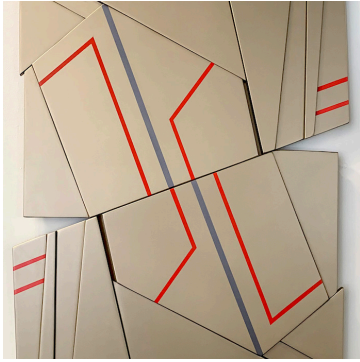

Lacquer on MDF & Black Cherry Wood

34" x 27"

**\$3,900**

**Billy Ludwig,**  
**"Hedy Lamarr"**

Mixed media on Wood

30" x 30"

**\$3,500**

**Scott Troxel,**  
**"Tonka" (Metallic)**