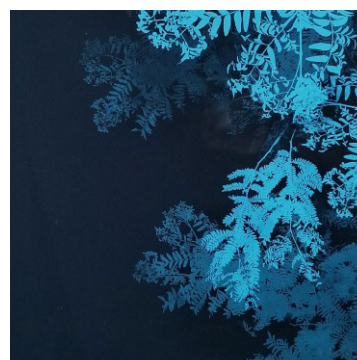

**\$3,800**

**Eduardo Terranova,**  
**“Vox Populi”**

Silver and Blue Chrome Plat-  
ing with Hand Stitching on  
Jute on Canvas

48” x 48”

**\$22,000**

**Cara Enteles,**  
**“Night Gazing Blue”**

Silk Screen on Acrylic Sheet,  
36” x 24”