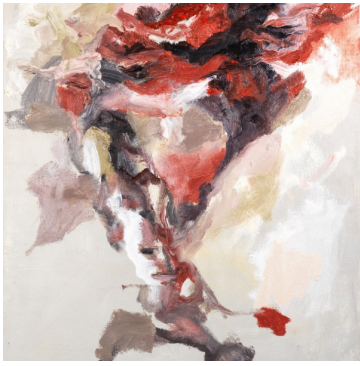

Hans Neleman,
“Tumultuous Heart”

Oil On Canvas

24” x 20”

$3,750