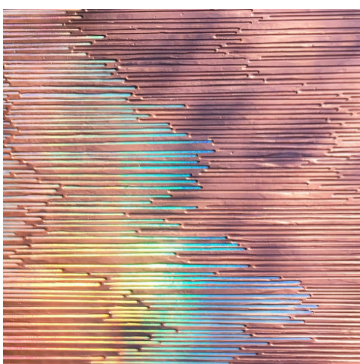

Oil on Canvas

30" x 30"

**\$2,800**

**Natalie Christensen  
"On Shaky Ground"**

Archival Pigment Print, Alumi-  
num Dibond Mount-  
Original 1/1

14.5" x 14.5"

**\$1,900**

**Sylvia Hommert  
"Passges Oxidized"**