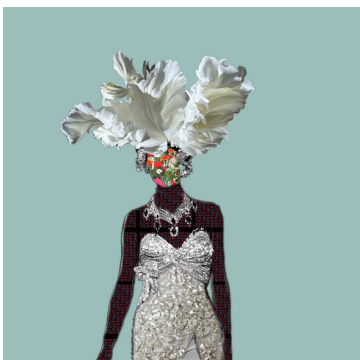

Mixed Media Collage

16" x 20"

**\$2,500**

**Gavin Benjamin,  
"Glam Life 9"**

Mixed Media Collage

36" x 48"

**\$10,800**

**Gavin Benjamin,  
"Night Fever 8"**