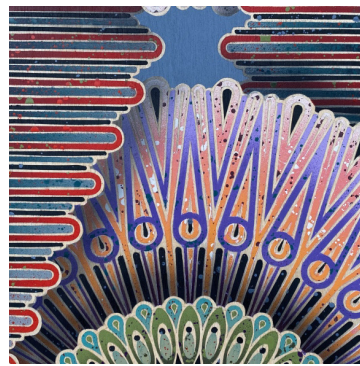

Hand-cut Paper Collage, (framed)

12" x 14"

**\$700**

**Human Wreckage,**  
**"Transfigured Night"**

Hand-cut paper collage (framed)

14" x 18"

**\$800**

**Gores,  
"Full-Bloom"**

Collage on Canvas

36" x 36"

**\$6,500**

**Eric Fairclough,  
"Memory Fragment"**

Acrylic and Spray Paint on  
Panel Board

10" x 8"

**\$500**

**Emily Thompson,  
"Tools of the Trade"**