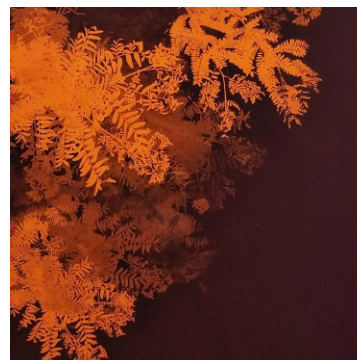

Cara Enteles,
“Night Gazing Tangerine”

Silk Screen on Acrylic Sheet,
36” x 24”

$3,800