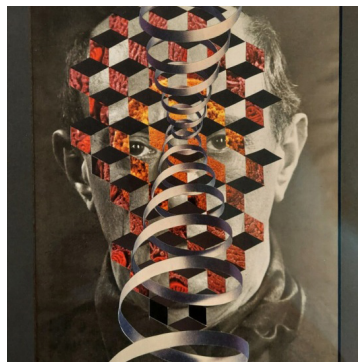

Human Wreckage,
"Transfigured Night"

Hand-cut paper collage (framed)

14" x 18"

$800