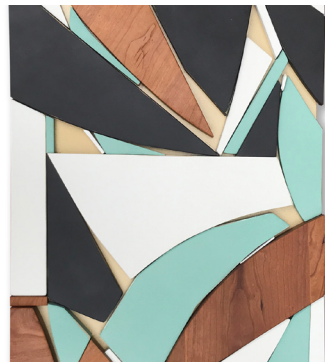

Scott Troxel,
"Hitchcock"

Reclaimed Wood, Found Objects, Acrylic

50.5" x 18"

$2,950