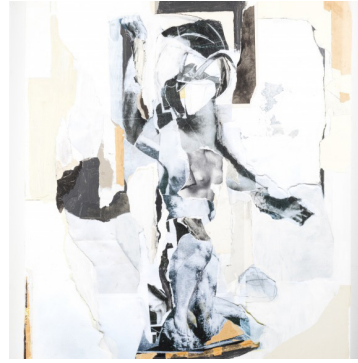

Hans Neleman,
“Impermanence (Changes)”

Hans Neleman,
“Inspiring Nymphs”

Mixed Media Collage

40” x 30” x 2”

$5,000