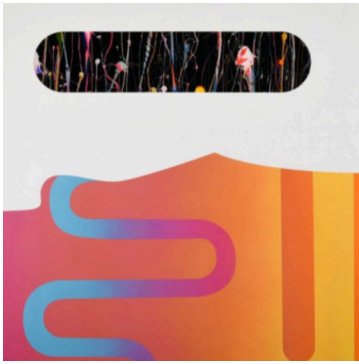

Pack of cigarettes cast in lucite

1.5" x 6" x 4"

**\$250**

**Ray Geary,  
"Single Pack More  
Cigarettes"**

Pack of cigarettes cast in lucite

1.5" x 6" x 4"

**\$250**

**Arthur Brouthers,**  
**“Soul Window”**

Acrylic, Spray-Paint, Resin,  
Diamond Dust on Wood,  
36” x 36” x 1.5”

**\$5,000**

**Arthur Brouthers,**  
**“Integration”**

Acrylic, Spray-Paint, Resin  
on Wood  
36” x 36” x 1.5”

**\$5,000**

**Natalie Christensen,**  
**“Cimmerian Shade”**