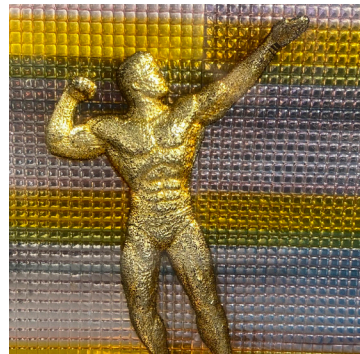

**Ray Geary,
"Daisy and Mickey Break Up"**

**Ray Geary,
"1st Place"**

Found Object cast in Lucite

10" x 6" x 3"

$1,800