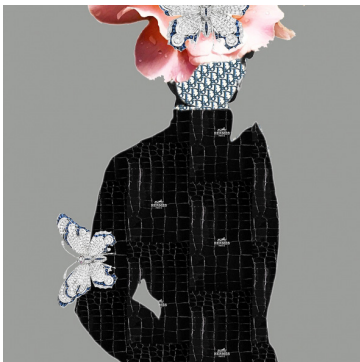

Mixed Media Collage

16" x 20"

**\$2,500**

**Gavin Benjamin,  
"Enjoy the Silence 2"**

Mixed Media Collage

16" x 20"

**\$2,500**

**Gavin Benjamin,  
"Night Fever 6"**

Mixed Media Collage

16" x 20"

**\$2,500**

**Gavin Benjamin,  
"Glam Life 9"**

Mixed Media Collage

36" x 48"

**\$10,800**

**Gavin Benjamin,  
"Night Fever 8"**