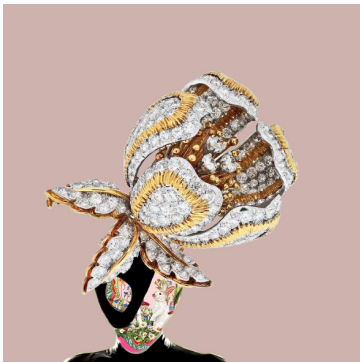

Enamel and Silver Leaf on  
Canvas

36" x 36"

**\$8,000**

**Robert Melee,  
"Study #28"**

Enamel and Silver Leaf on  
Canvas

40" x 30"

**\$8,000**

**Robert Melee,  
"Study #09"**

Enamel and Silver Leaf on  
Plaster, Burlap & Wood

24" x 13" x 14"

**\$6,500**

**Gavin Benjamin,  
"Night Fever 2"**

Mixed Media Collage

16" x 20"

**\$2,500**

**Gavin Benjamin,  
"Night Fever 4"**

Mixed Media Collage

16" x 20"

**\$2,500**

**Gavin Benjamin,  
"Enjoy the Silence 2"**

Mixed Media Collage

16" x 20"

**\$2,500**

**Gavin Benjamin,  
"Night Fever 6"**