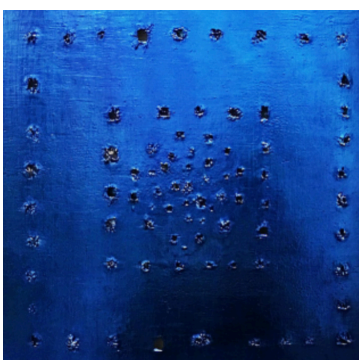

**Ray Geary,**  
**“Pill Portal x 4”**

188 Pills Cast in Custom Resin  
and Wood Structure,  
24” x 24” x 1”

**\$6,500**

**Cara Enteles,**  
**“Night Gazing Tangerine”**

Silk Screen on Acrylic Sheet,  
36” x 24”

**\$3,800**

**Eduardo Terranova,**  
**“Vox Populi”**

Silver and Blue Chrome Plat-  
ing with Hand Stitching on  
Jute on Canvas

48” x 48”

**\$22,000**

**Cara Enteles,**  
**“Night Gazing Blue”**

Silk Screen on Acrylic Sheet,  
36” x 24”