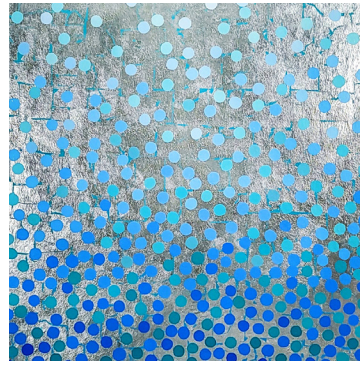

8” 8” 10”

**\$1,200**

**Sylvia Hommert,**  
***“3 Panel Gold Stingray”***

Metallic Aquatint, Beeswax,  
Holographic Paper, Glitter,  
Resin on Birch

30” x 60” x 1”

**\$6,500**

**Robert Melee,  
"Study #27"**

Enamel and Silver Leaf on  
Canvas

36" x 36"

**\$8,000**

**Robert Melee,  
"Study #28"**

Enamel and Silver Leaf on  
Canvas

40" x 30"

**\$8,000**

**Robert Melee,  
"Study #09"**