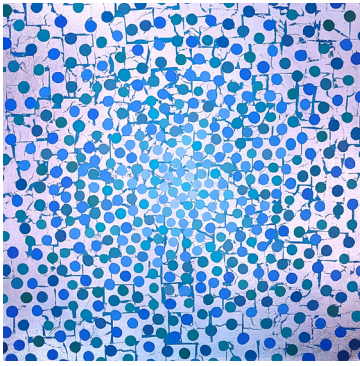

8” 8” 10”

**\$1,200**

**Sylvia Hommert,**  
***“3 Panel Gold Stingray”***

Metallic Aquatint, Beeswax,  
Holographic Paper, Glitter,  
Resin on Birch

30” x 60” x 1”

**\$6,500**

**Robert Melee,  
"Study #27"**

Enamel and Silver Leaf on  
Canvas

36" x 36"

**\$8,000**

**Robert Melee,  
"Study #28"**

Enamel and Silver Leaf on  
Canvas

40" x 30"

**\$8,000**

**Robert Melee,  
"Study #09"**