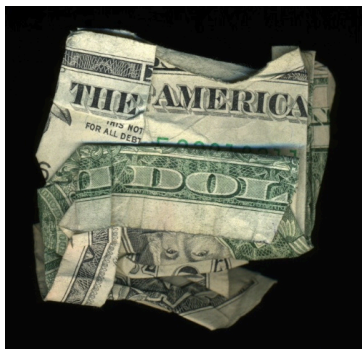

Hand-cut Collage and UV
Resin on Wood
24" x 24"

\$3000

Katy Hirschfeld
"DJ"

Hand-cut Collage and UV
Resin on Wood
16" x 20"

\$2000

Katy Hirschfeld
"Extra"

Collage and Mixed Media w/
Resin on Panel
18" x 18"

\$1350

Katy Hirschfeld
"Good Luck"

Collage and Mixed Media w/
Resin on Panel
24" x 20"

\$1950

D-Tag
"American Idol"

Archival Ultrachrome
Print
8" x 38" x 2" (framed)

\$5000

D-Tag
"Reality Sucks"