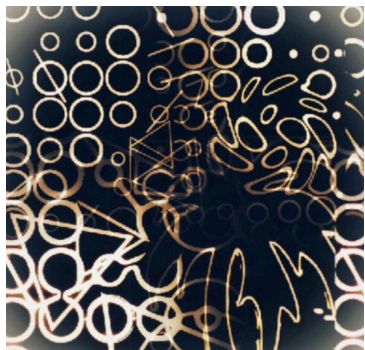

Joy Hutchins
**“Sacred Geometry
(Tropics 1)”**

Manipulated Photography
Museum Printed on
Aluminum
36” x 36”

$3000