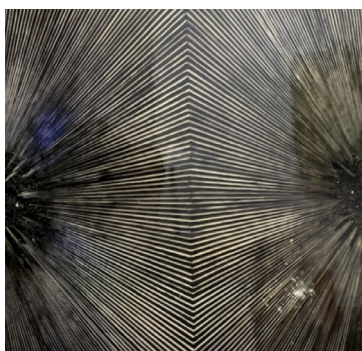

\$9500

Sylvia Hommert
**"Fragmented Starburst
(Champagne Gold)"**

Mixed Media on Birch w/ UV
Resin
30" x 40" x 2"

\$8000

Sylvia Hommert
"Power Starburst"

Aquatint, Beeswax, Holo-
graphic Paper, Glitter
and Resin on Birch Panel
14" x 12" x 6"

\$1650

Sylvia Hommert
"Onyx Inverted Starburst"

Mixed Media on Birch Panel
w/ UV Resin
40" x 30" x 2"

\$8000

Sylvia Hommert
"Lower Right Starburst"

Mixed Media on Birch Panel
w/ UV Resin
12" x 16" x 2"

\$1650