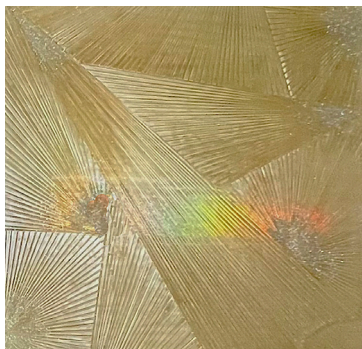

22K Florentine Water Gilding,
Carved Wood, Bolognese
Gesso, Quartz and Resin

\$8000

Eduardo Terranova
"Gold Construction 22"

Gold plating on Jute
42" x 36"

\$9500

Eduardo Terranova
"Gold Construction 21"

Gold plating on Jute
42" x 36"

\$9500

Sylvia Hommert
**"Fragmented Starburst
(Champagne Gold)"**

Mixed Media on Birch w/ UV
Resin
30" x 40" x 2"

\$8000

Sylvia Hommert
"Power Starburst"

Aquatint, Beeswax, Holo-
graphic Paper, Glitter
and Resin on Birch Panel
14" x 12" x 6"