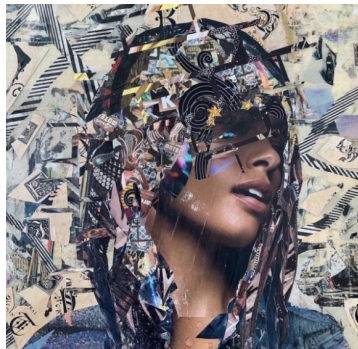

Sylvia Hommert
"Gunmetal Domination"

Mixed Media on Birch Panels
(4)

\$12500

Sylvia Hommert
"Gunmetal Zig Zag"

Mixed Media on Birch Panel
with UV Resin
30" x 40" x 2"

\$8000

PARLOR LOUNGE

Katy Hirschfeld
"Mother Superior"

Hand-cut Collage and UV
Resin on Wood
24" x 24"

\$3000

Katy Hirschfeld
"DJ"

Hand-cut Collage and UV
Resin on Wood
16" x 20"

\$2000

Katy Hirschfeld
"Extra"

Collage and Mixed Media w/
Resin on Panel
18" x 18"