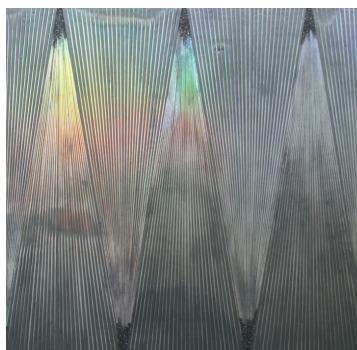

\$9500

Sylvia Hommert
**"Fragmented Starburst
(Champagne Gold)"**

Mixed Media on Birch w/ UV
Resin
30" x 40" x 2"

\$8000

Sylvia Hommert
"Power Starburst"

Aquatint, Beeswax, Holo-
graphic Paper, Glitter
and Resin on Birch Panel
14" x 12" x 6"

\$1650

Sylvia Hommert
"Onyx Inverted Starburst"

Mixed Media on Birch Panel
w/ UV Resin
40" x 30" x 2"

\$8000

Sylvia Hommert
"Lower Right Starburst"

Mixed Media on Birch Panel
w/ UV Resin
12" x 16" x 2"

\$1650

Sylvia Hommert
"Gunmetal Domination"

Mixed Media on Birch Panels
(4)

\$12500

Sylvia Hommert
"Gunmetal Zig Zag"

Mixed Media on Birch Panel
with UV Resin
30" x 40" x 2"

\$8000

PARLOR LOUNGE

Katy Hirschfeld
"Mother Superior"