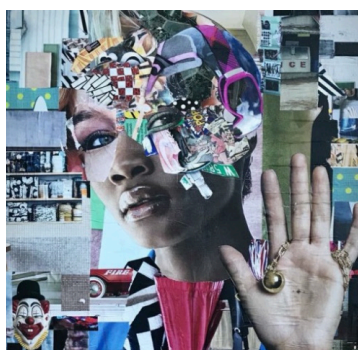

Sylvia Hommert
"Gunmetal Domination"

Mixed Media on Birch Panels
(4)

\$12500

Sylvia Hommert
"Gunmetal Zig Zag"

Mixed Media on Birch Panel
with UV Resin
30" x 40" x 2"

\$8000

PARLOR LOUNGE

Katy Hirschfeld
"Mother Superior"

Hand-cut Collage and UV
Resin on Wood
24" x 24"

\$3000

Katy Hirschfeld
"DJ"

Hand-cut Collage and UV
Resin on Wood
16" x 20"

\$2000

Katy Hirschfeld
"Extra"

Collage and Mixed Media w/
Resin on Panel
18" x 18"

\$1350

Katy Hirschfeld
"Good Luck"

Collage and Mixed Media w/
Resin on Panel
24" x 20"

\$1950

D-Tag
"American Idol"

Archival Ultrachrome
Print
8" x 38" x 2" (framed)

\$5000

D-Tag
"Reality Sucks"

Archival Ultrachrome
Print
38" x 38" x 2" (framed)

\$5000

RESTROOM ENTRIES

Robert Mars
"Beauty of the Ride"

Mixed Media Collage and UV
Resin on Wood
30" x 24"

\$7000

Robert Mars
"Piece of Heaven"

Original Mixed Media Collage
and UV Resin
60" x 40" x 3"