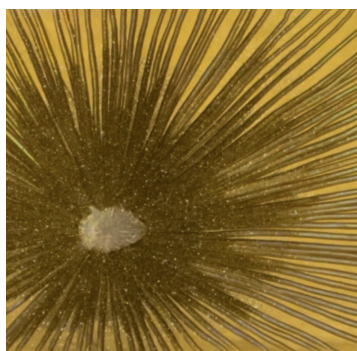

22K Florentine Water Gilding,
Carved Wood, Bolognese
Gesso, Quartz and Resin

\$8000

Eduardo Terranova
"Gold Construction 22"

Gold plating on Jute
42" x 36"

\$9500

Eduardo Terranova
"Gold Construction 21"

Gold plating on Jute
42" x 36"

\$9500

Sylvia Hommert
**"Fragmented Starburst
(Champagne Gold)"**

Mixed Media on Birch w/ UV
Resin
30" x 40" x 2"

\$8000

Sylvia Hommert
"Power Starburst"

Aquatint, Beeswax, Holo-
graphic Paper, Glitter
and Resin on Birch Panel
14" x 12" x 6"

\$1650

Sylvia Hommert
"Onyx Inverted Starburst"

Mixed Media on Birch Panel
w/ UV Resin
40" x 30" x 2"

\$8000

Sylvia Hommert
"Lower Right Starburst"

Mixed Media on Birch Panel
w/ UV Resin
12" x 16" x 2"

\$1650