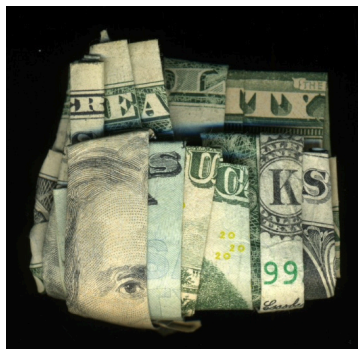

\$1350

Katy Hirschfeld
"Good Luck"

Collage and Mixed Media w/
Resin on Panel
24" x 20"

\$1950

D-Tag
"American Idol"

Archival Ultrachrome
Print
8" x 38" x 2" (framed)

\$5000

D-Tag
"Reality Sucks"

Archival Ultrachrome
Print
38" x 38" x 2" (framed)

\$5000

RESTROOM ENTRIES

Robert Mars
"Beauty of the Ride"

Mixed Media Collage and UV
Resin on Wood
30" x 24"

\$7000

Robert Mars
"Piece of Heaven"

Original Mixed Media Collage
and UV Resin
60" x 40" x 3"