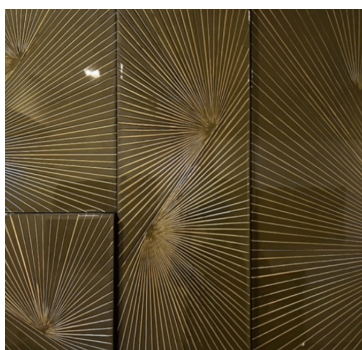

\$9500

Sylvia Hommert
**"Fragmented Starburst
(Champagne Gold)"**

Mixed Media on Birch w/ UV
Resin
30" x 40" x 2"

\$8000

Sylvia Hommert
"Power Starburst"

Aquatint, Beeswax, Holo-
graphic Paper, Glitter
and Resin on Birch Panel
14" x 12" x 6"

\$1650

Sylvia Hommert
"Onyx Inverted Starburst"

Mixed Media on Birch Panel
w/ UV Resin
40" x 30" x 2"

\$8000

Sylvia Hommert
"Lower Right Starburst"

Mixed Media on Birch Panel
w/ UV Resin
12" x 16" x 2"

\$1650

Sylvia Hommert
"Gunmetal Domination"

Mixed Media on Birch Panels
(4)

\$12500

Sylvia Hommert
"Gunmetal Zig Zag"

Mixed Media on Birch Panel
with UV Resin
30" x 40" x 2"

\$8000

PARLOR LOUNGE

Katy Hirschfeld
"Mother Superior"