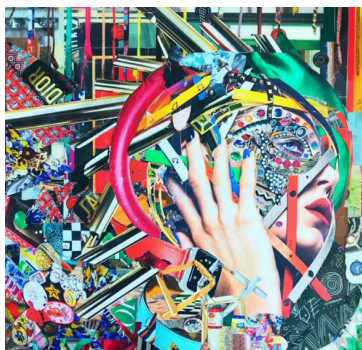

Sylvia Hommert
"Gunmetal Domination"

Mixed Media on Birch Panels
(4)

\$12500

Sylvia Hommert
"Gunmetal Zig Zag"

Mixed Media on Birch Panel
with UV Resin
30" x 40" x 2"

\$8000

PARLOR LOUNGE

Katy Hirschfeld
"Mother Superior"

Hand-cut Collage and UV
Resin on Wood
24" x 24"

\$3000

Katy Hirschfeld
"DJ"

Hand-cut Collage and UV
Resin on Wood
16" x 20"

\$2000

Katy Hirschfeld
"Extra"

Collage and Mixed Media w/
Resin on Panel
18" x 18"

\$1350

Katy Hirschfeld
"Good Luck"

Collage and Mixed Media w/
Resin on Panel
24" x 20"

\$1950

D-Tag
"American Idol"

Archival Ultrachrome
Print
8" x 38" x 2" (framed)

\$5000

D-Tag
"Reality Sucks"

Archival Ultrachrome
Print
38" x 38" x 2" (framed)

\$5000

RESTROOM ENTRIES

Robert Mars
"Beauty of the Ride"

Mixed Media Collage and UV
Resin on Wood
30" x 24"

\$7000

Robert Mars
"Piece of Heaven"

Original Mixed Media Collage
and UV Resin
60" x 40" x 3"