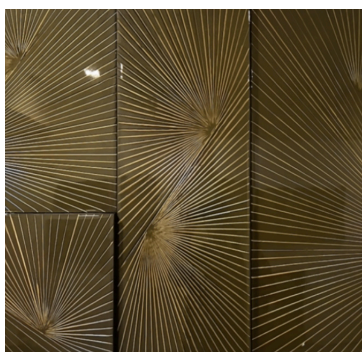

Mixed Media on Canvas
48" x 22"

\$4000

Sylvia Hommert
"Fragmented Starburst
(Champagne Gold)"

Mixed Media on Birch w/ UV
Resin
30" x 40" x 2"

\$8000

Sylvia Hommert
"Power Starburst"

Aquatint, Beeswax, Holo-
graphic Paper, Glitter
and Resin on Birch Panel
14" x 12" x 6"

\$1650

Sylvia Hommert
"Onyx Inverted Starburst"

Mixed Media on Birch Panel
w/ UV Resin
40" x 30" x 2"

\$8000

Sylvia Hommert
"Lower Right Starburst"

Mixed Media on Birch Panel
w/ UV Resin
12" x 16" x 2"

\$1650

Sylvia Hommert
"Gunmetal Domination"

Mixed Media on Birch Panels
(4)

\$12500

Sylvia Hommert
"Gunmetal Zig Zag"

Mixed Media on Birch Panel
with UV Resin
30" x 40" x 2"

\$8000

PARLOR LOUNGE

Katy Hirschfeld
"Mother Superior"