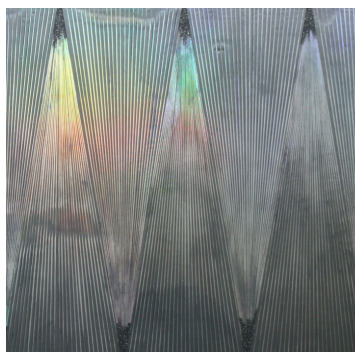

Mixed Media on Canvas
48" x 22"

\$4000

Sylvia Hommert
"Fragmented Starburst
(Champagne Gold)"

Mixed Media on Birch w/ UV
Resin
30" x 40" x 2"

\$8000

Sylvia Hommert
"Power Starburst"

Aquatint, Beeswax, Holo-
graphic Paper, Glitter
and Resin on Birch Panel
14" x 12" x 6"

\$1650

Sylvia Hommert
"Onyx Inverted Starburst"

Mixed Media on Birch Panel
w/ UV Resin
40" x 30" x 2"

\$8000

Sylvia Hommert
"Lower Right Starburst"

Mixed Media on Birch Panel
w/ UV Resin
12" x 16" x 2"

\$1650

Sylvia Hommert
"Gunmetal Domination"

Mixed Media on Birch Panels
(4)

\$12500

Sylvia Hommert
"Gunmetal Zig Zag"

Mixed Media on Birch Panel
with UV Resin
30" x 40" x 2"

\$8000

PARLOR LOUNGE

Katy Hirschfeld
"Mother Superior"