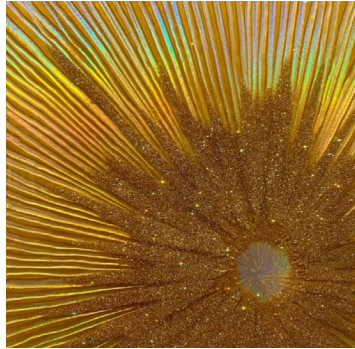

Mixed Media on Canvas
48" x 22"

\$4000

Sylvia Hommert
"Fragmented Starburst
(Champagne Gold)"

Mixed Media on Birch w/ UV
Resin
30" x 40" x 2"

\$8000

Sylvia Hommert
"Power Starburst"

Aquatint, Beeswax, Holo-
graphic Paper, Glitter
and Resin on Birch Panel
14" x 12" x 6"

\$1650

Sylvia Hommert
"Onyx Inverted Starburst"

Mixed Media on Birch Panel
w/ UV Resin
40" x 30" x 2"

\$8000

Sylvia Hommert
"Lower Right Starburst"

Mixed Media on Birch Panel
w/ UV Resin
12" x 16" x 2"

\$1650

Sylvia Hommert
"Gunmetal Domination"

Mixed Media on Birch Panels
(4)

\$12500

Sylvia Hommert
"Gunmetal Zig Zag"

Mixed Media on Birch Panel
with UV Resin
30" x 40" x 2"

\$8000

PARLOR LOUNGE

Katy Hirschfeld
"Mother Superior"