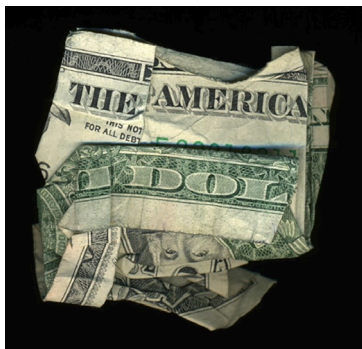

Hand-cut Collage and UV
Resin on Wood
24" x 24"

\$3000

Katy Hirschfeld
"DJ"

Hand-cut Collage and UV
Resin on Wood
16" x 20"

\$2000

Katy Hirschfeld
"Extra"

Collage and Mixed Media w/
Resin on Panel
18" x 18"

\$1350

Katy Hirschfeld
"Good Luck"

Collage and Mixed Media w/
Resin on Panel
24" x 20"

\$1950

D-Tag
"American Idol"

Archival Ultrachrome
Print
8" x 38" x 2" (framed)

\$5000

D-Tag
"Reality Sucks"