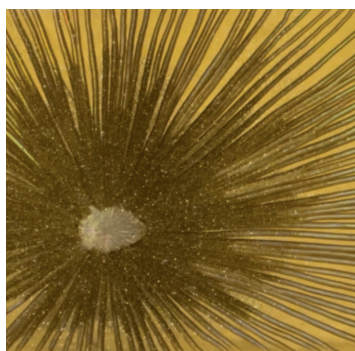

Mixed Media on Canvas
48" x 22"

\$4000

Sylvia Hommert
"Fragmented Starburst
(Champagne Gold)"

Mixed Media on Birch w/ UV
Resin
30" x 40" x 2"

\$8000

Sylvia Hommert
"Power Starburst"

Aquatint, Beeswax, Holo-
graphic Paper, Glitter
and Resin on Birch Panel
14" x 12" x 6"

\$1650

Sylvia Hommert
"Onyx Inverted Starburst"

Mixed Media on Birch Panel
w/ UV Resin
40" x 30" x 2"

\$8000

Sylvia Hommert
"Lower Right Starburst"

Mixed Media on Birch Panel
w/ UV Resin
12" x 16" x 2"

\$1650