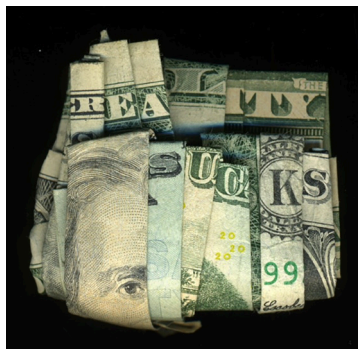

\$1350

Katy Hirschfeld
"Good Luck"

Collage and Mixed Media w/
Resin on Panel
24" x 20"

\$1950

D-Tag
"American Idol"

Archival Ultrachrome
Print
8" x 38" x 2" (framed)

\$5000

D-Tag
"Reality Sucks"

Archival Ultrachrome
Print
38" x 38" x 2" (framed)

\$5000

RESTROOM ENTRIES

Robert Mars
"Beauty of the Ride"

Mixed Media Collage and UV
Resin on Wood
30" x 24"

\$7000

Robert Mars
"Piece of Heaven"

Original Mixed Media Collage
and UV Resin
60" x 40" x 3"