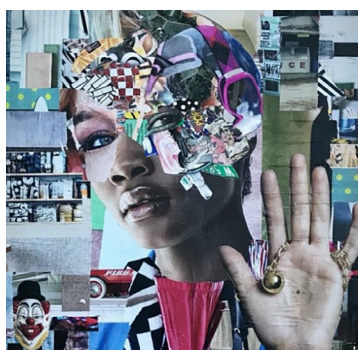

Sylvia Hommert
"Gunmetal Domination"

Mixed Media on Birch Panels
(4)

\$12500

Sylvia Hommert
"Gunmetal Zig Zag"

Mixed Media on Birch Panel
with UV Resin
30" x 40" x 2"

\$8000

PARLOR LOUNGE

Katy Hirschfeld
"Mother Superior"

Hand-cut Collage and UV
Resin on Wood
24" x 24"

\$3000

Katy Hirschfeld
"DJ"

Hand-cut Collage and UV
Resin on Wood
16" x 20"

\$2000

Katy Hirschfeld
"Extra"

Collage and Mixed Media w/
Resin on Panel
18" x 18"

\$1350

Katy Hirschfeld
"Good Luck"

Collage and Mixed Media w/
Resin on Panel
24" x 20"

\$1950

D-Tag
"American Idol"

Archival Ultrachrome
Print
8" x 38" x 2" (framed)

\$5000

D-Tag
"Reality Sucks"

Archival Ultrachrome
Print
38" x 38" x 2" (framed)

\$5000

RESTROOM ENTRIES

Robert Mars
"Beauty of the Ride"

Mixed Media Collage and UV
Resin on Wood
30" x 24"

\$7000

Robert Mars
"Piece of Heaven"

Original Mixed Media Collage
and UV Resin
60" x 40" x 3"