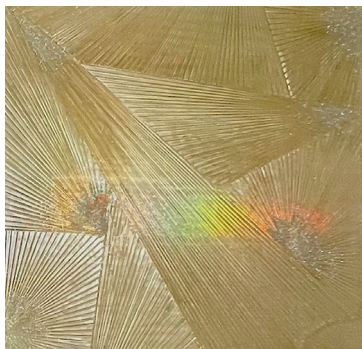

22K Florentine Water Gilding,
Carved Wood, Bolognese
Gesso, Quartz and Resin

\$8000

Jill Ricci
"The Warmth of Her Smile"
Panel 1

Mixed Media on Canvas
48" x 22"

\$4000

Jill Ricci
"The Warmth of Her Smile"
Panel 3

Mixed Media on Canvas
48" x 22"

\$4000

Sylvia Hommert
"Fragmented Starburst
(Champagne Gold)"

Mixed Media on Birch w/ UV
Resin
30" x 40" x 2"

\$8000

Sylvia Hommert
"Power Starburst"

Aquatint, Beeswax, Holo-
graphic Paper, Glitter
and Resin on Birch Panel
14" x 12" x 6"