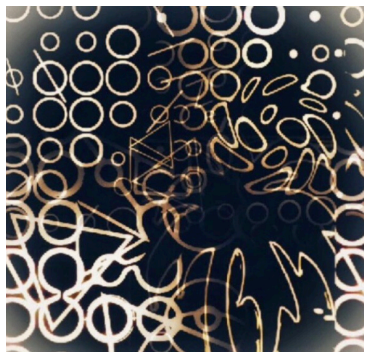

Joy Hutchins
**“Sacred Geometry
(Tropics 1)”**

Manipulated Photography
Museum Printed on
Aluminum
36” x 36”

$3000