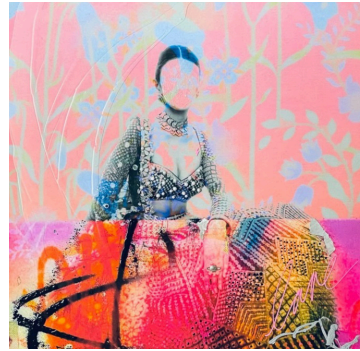

Maria Vergara
“Untitled”

Rhinestones on Wood Panel
24” Diameter

\$3600

WOMANS RESTROOM (INTERIOR)

Kavi
"Solitude"

Mixed Media on Wood Panel
20" x 20"

\$2200

Kavi
"Sai"