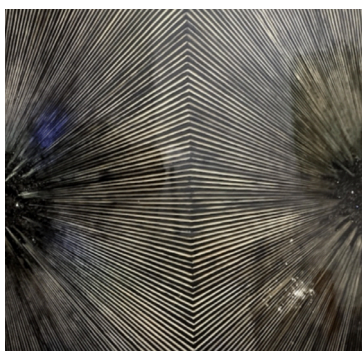

Mixed Media on Canvas
48" x 22"

\$4000

Sylvia Hommert
"Fragmented Starburst
(Champagne Gold)"

Mixed Media on Birch w/ UV
Resin
30" x 40" x 2"

\$8000

Sylvia Hommert
"Power Starburst"

Aquatint, Beeswax, Holo-
graphic Paper, Glitter
and Resin on Birch Panel
14" x 12" x 6"

\$1650

Sylvia Hommert
"Onyx Inverted Starburst"

Mixed Media on Birch Panel
w/ UV Resin
40" x 30" x 2"

\$8000

Sylvia Hommert
"Lower Right Starburst"

Mixed Media on Birch Panel
w/ UV Resin
12" x 16" x 2"

\$1650