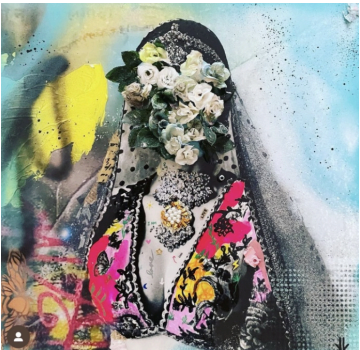

Kavi
"Aasha"

Mixed Media on Wood Panel
20" x 20"

$3500