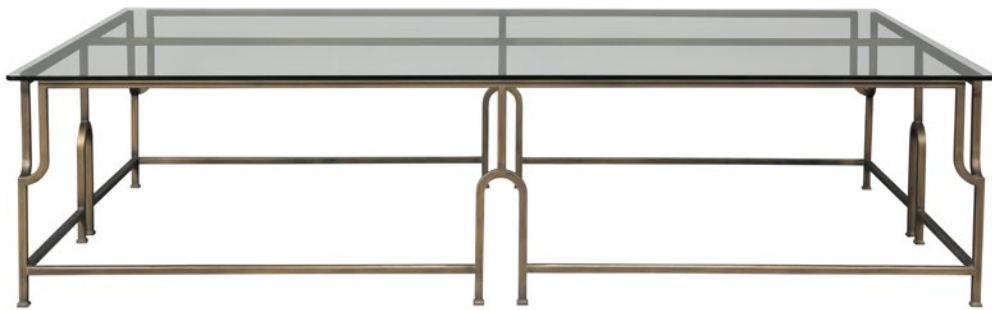

Mahogany solids and veneers  
Shown in truffle and tiffany silver finish  
W110 x D110 x H75 cm  
W43.5 x D43.5 x H30

**GALEY CENTRE TABLE**  
390-0003

Mahogany solids and veneers  
Shown in havana finish  
W110 x D110 x H80 cm  
W43.5 x D43.5 x H31.5 in

**CAMELLIA COFFEE TABLE**  
381-0040

Mahogany solids

Shown in white lacquer and parisian silver finish

W180 x D120 x H45 cm

W71 x D47.5 x H18 in

**WILLA COFFEE TABLE**  
381-0038

Glass top with metal legs  
Shown in dark brass finish  
W180 x D122.4 x H43 cm  
W71 x D48.5 x H17 in

**ALLESIA COFFEE TABLE**  
**381-0041**

White Carrara and glass with metal legs

Shown in black monochrome finish

W90 x D60 x H41 cm

W35.5 x D24 x H16.5 in

\*Also available in nero assoluto top

**LOGAN COFFEE TABLE**  
381-0018