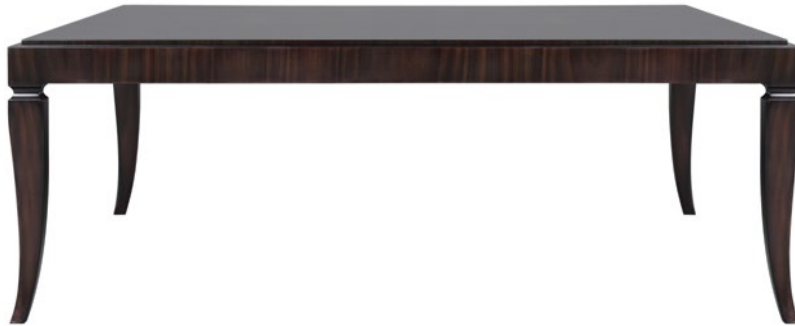

**ALLESIA COFFEE TABLE**  
**381-0041**

White Carrara and glass with metal legs

Shown in black monochrome finish

W90 x D60 x H41 cm

W35.5 x D24 x H16.5 in

\*Also available in nero assoluto top

**LOGAN COFFEE TABLE**  
381-0018

Mahogany solids and veneers  
Shown in havana and florence silver finish  
W140 x D75 x H45 cm  
W55.5 x D30 x H18 in

**WAVERLY COFFEE TABLE**  
381-0004

Mahogany solids and veneers  
Shown in havana finish  
W140 x D81.7 x H45 cm  
W55.5 x D32.5 x H18 in

**SPENCER COFFEE TABLE**  
381-0027

Mahogany solids  
Shown in havana and florence silver finish  
W140 x D140 x H40 cm  
W55.5 x D55.5 x H16 in

**BRYSON COFFEE TABLE**  
381-0017

Mahogany solids  
Shown in truffle matte finish  
W120 x D120 x H43 cm  
W47.5 x D47.5 x H17 in