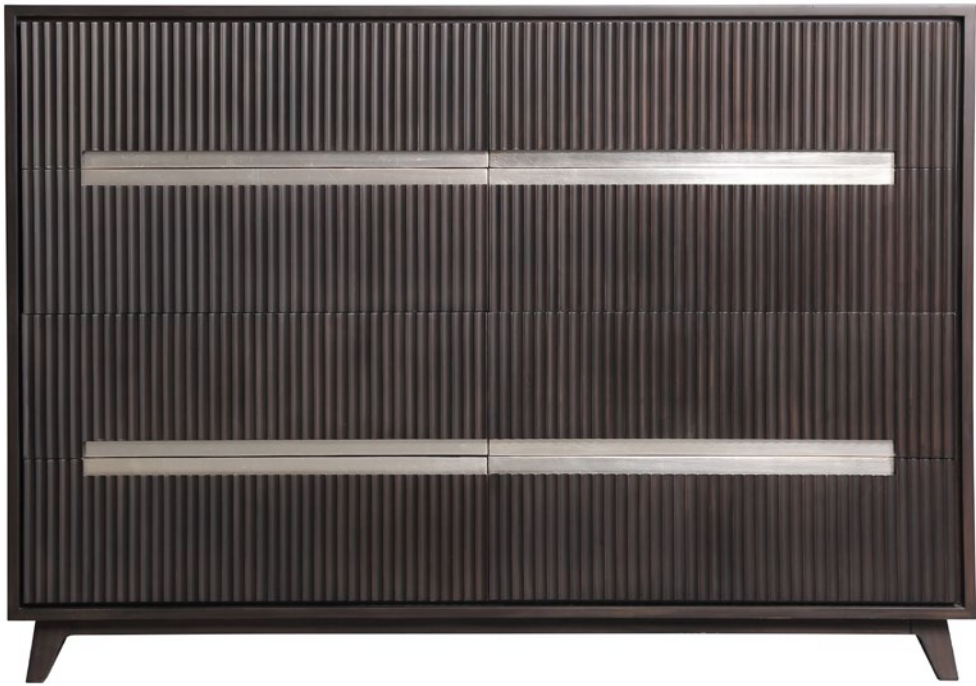

PALMER DRESSER
321-0008

Mahogany solids and veneers
Shown in havana and tiffany silver finish
W166 x D60 x H117.5 cm
W65.5 x D24 x H46.5 in