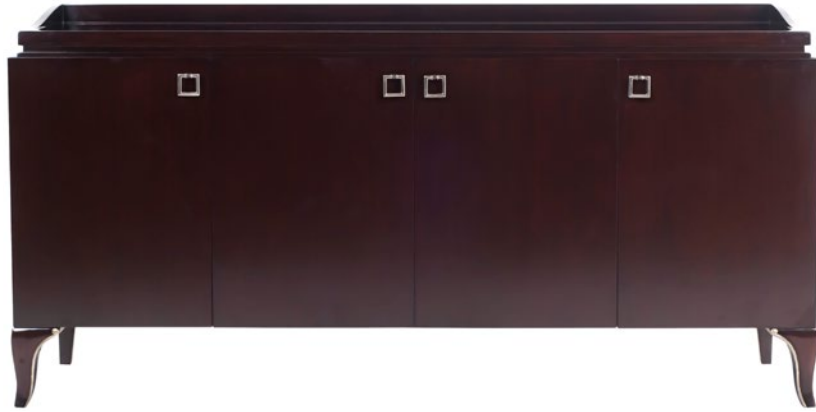

WRIGHT SIDEBOARD
370-0005

Mahogany solids and veneers
Shown in havana and florence silver finish
W185 x D54.5 x H91 cm
W73 x D21.5 x H36 in