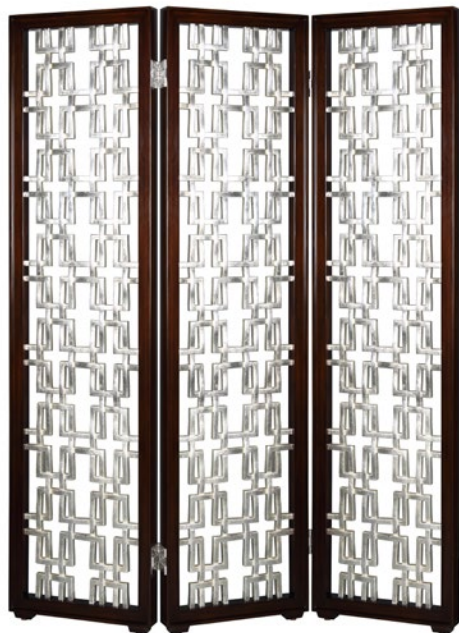

PRESTON SCREEN
103-0006

Mahogany solids
Shown in havana and florence silver finish
W135 x D5 x H175.4 cm
W53.5 x D2 x H69.5 in