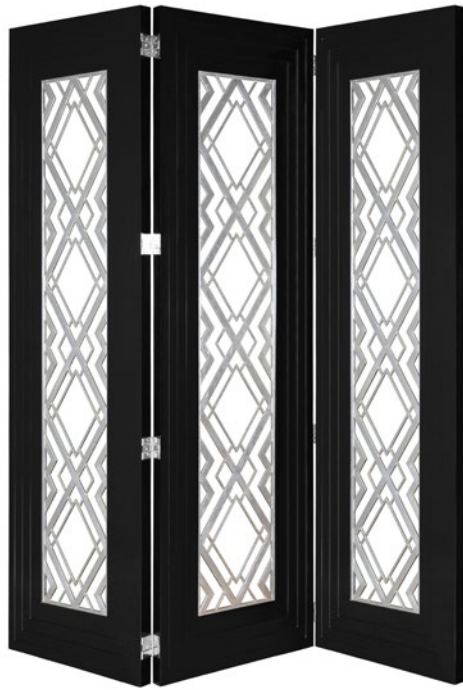

GATSBY SCREEN
103-0003

Mahogany solids
Shown in black lacquer and florence silver finish
W210 x D5 x H240 cm
W83 x D2 x H94.5 in