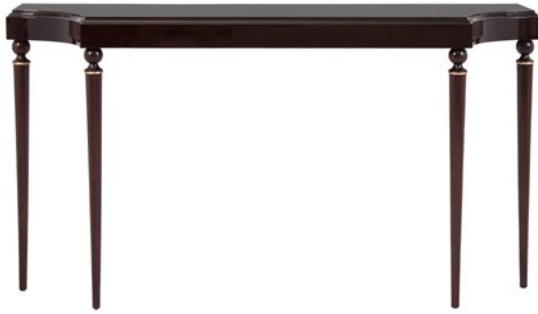

CHARLOTTE VENEER 1
382-0002-1-V

Mahogany solids and veneers

CHARLOTTE NERO ASSOLUTO 1
382-0002-1-M

Mahogany solids and nero assoluto granite

Wall mounted

Shown in havana and tiffany silver finish

W175 x D45 x H90 cm

W69 x D18 x H35.5 in